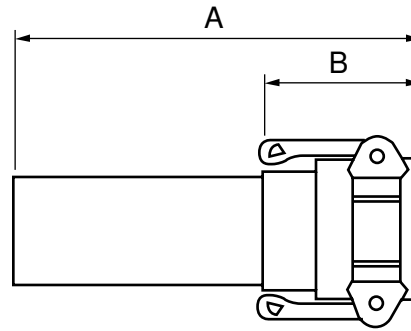

Morris Quickie Line Adapters

Female Adapter

Part Number	A	B
20QAL-F16	10-1/2"	3-1/8"
25QAL-F16	10-27/64"	3-1/2"
30QAL-F11	10-7/8"	3-9/16"
30QAL-F16	10-7/8"	3-9/16"
40QAL-F16	10-9/16"	4"
40QAL-F14	10-9/16"	4"

Male Adapter

Part Number	A	B
20QAL-M16	10-7/8"	3-3/8"
25QAL-M16	10-13/16"	3-13/16"
30QAL-M14	11-3/16"	3-15/16"
30QAL-M16	11-3/16"	3-15/16"
40QAL-M11	11-3/4"	4-1/2"
40QAL-M16	11-3/4"	4-1/2"
60QAL-M11	12"	4-3/4"